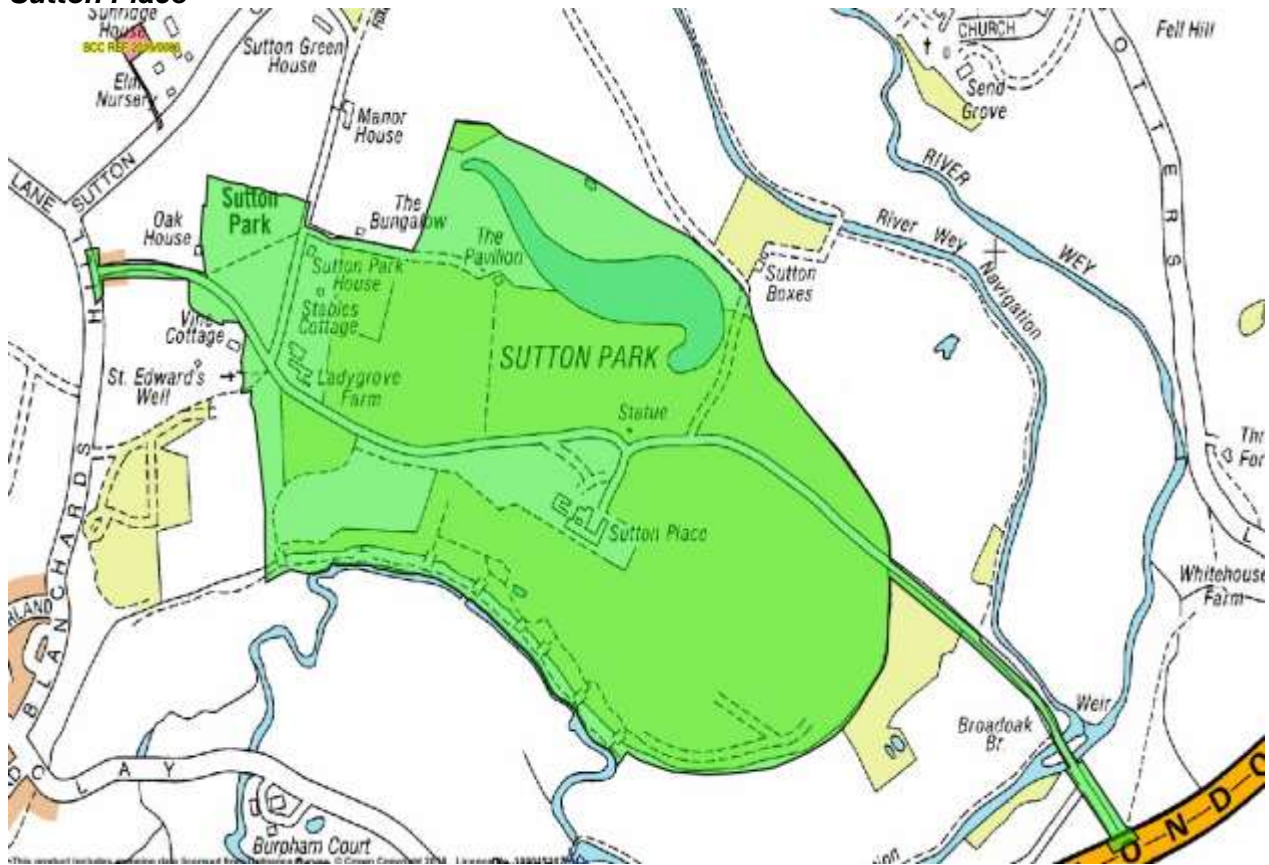

Sutton Green Conservation Area

The Old Manor House (site of) west of Roman Catholic Church, Sutton Park

The Disc barrow on Whitmoor Common

Sutton Place

Whitmoor House (including cottage to the rear)

Granary 15 yards south west of Whitmoor House

Sutton Green House

Oak House

Frog Lane Farmhouse